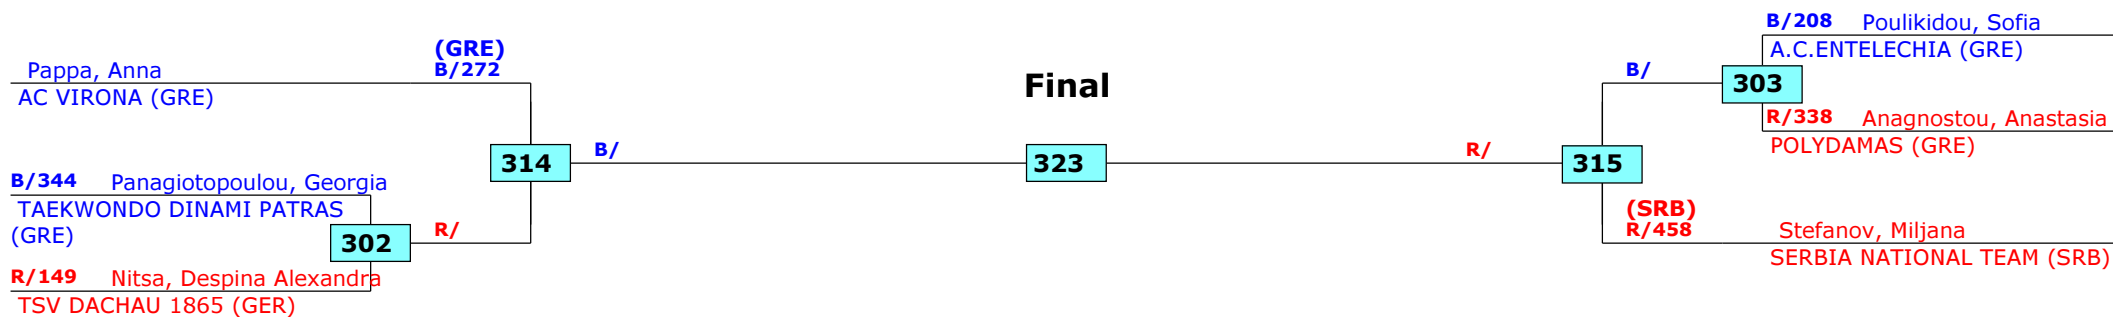

Greece Open 2016
Thessaloniki, Greece
Tournament date: 10/06/2016 upto 12/06/2016
Female -44 (Fly)
Active competitors: 6
Competition date: 12/06/2016

Result legend: (PUN) Punishment
(WDR) Withdrawal (SDP) Sudden death
(DSQ) Disqualified (PTG) Points win (gap)
(RSC) Ref. stop contest (PTF) Points win (normal)
(SUP) Superiority

Prize winners: