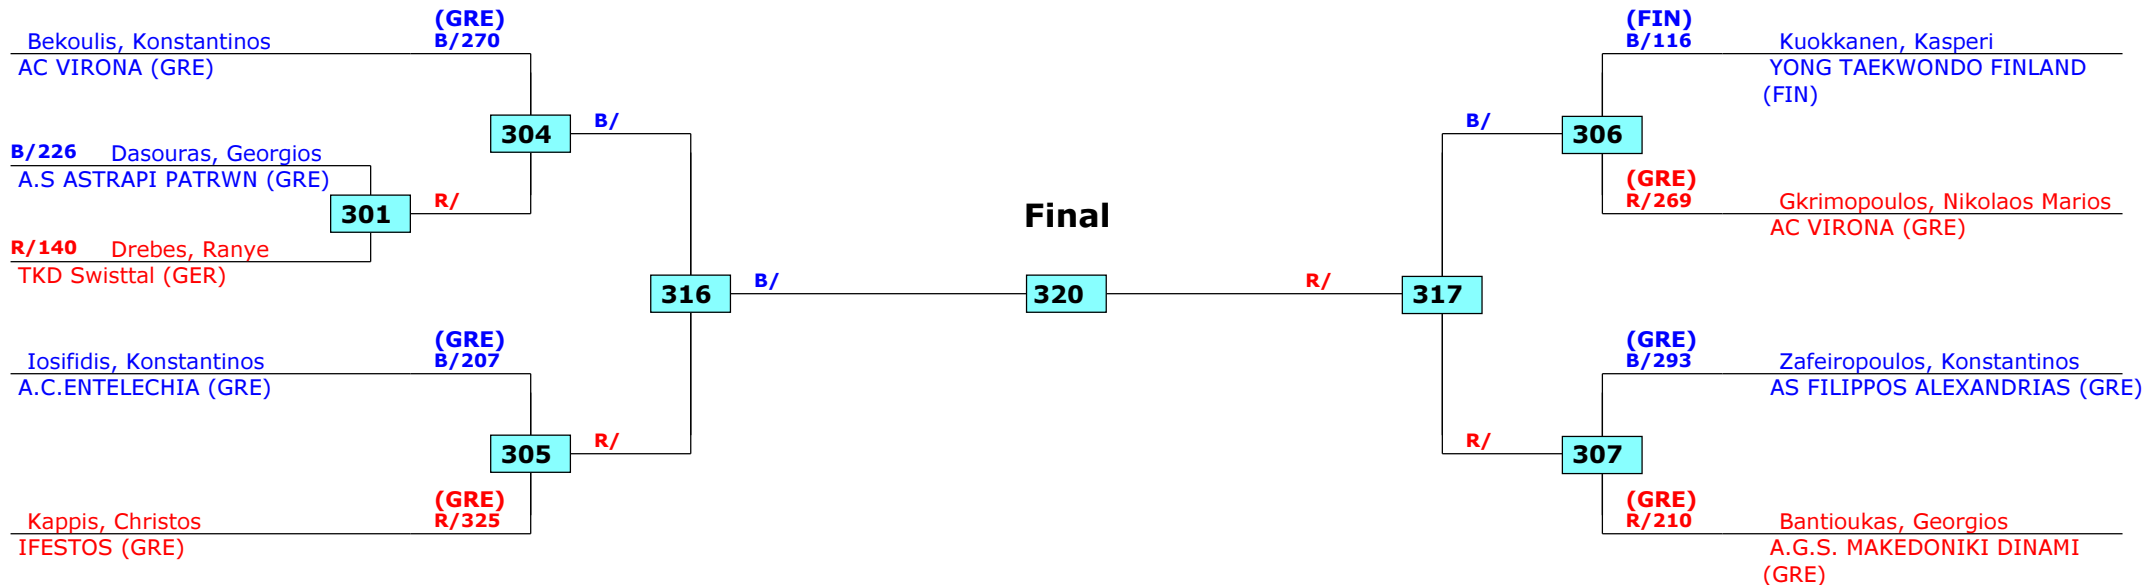

Prize winners:

Greece Open 2016

Thessaloniki, Greece

Tournament date: 10/06/2016 upto 12/06/2016

Male -51 (Bantam)

Active competitors: 9

Competition date: 12/06/2016

Result legend: