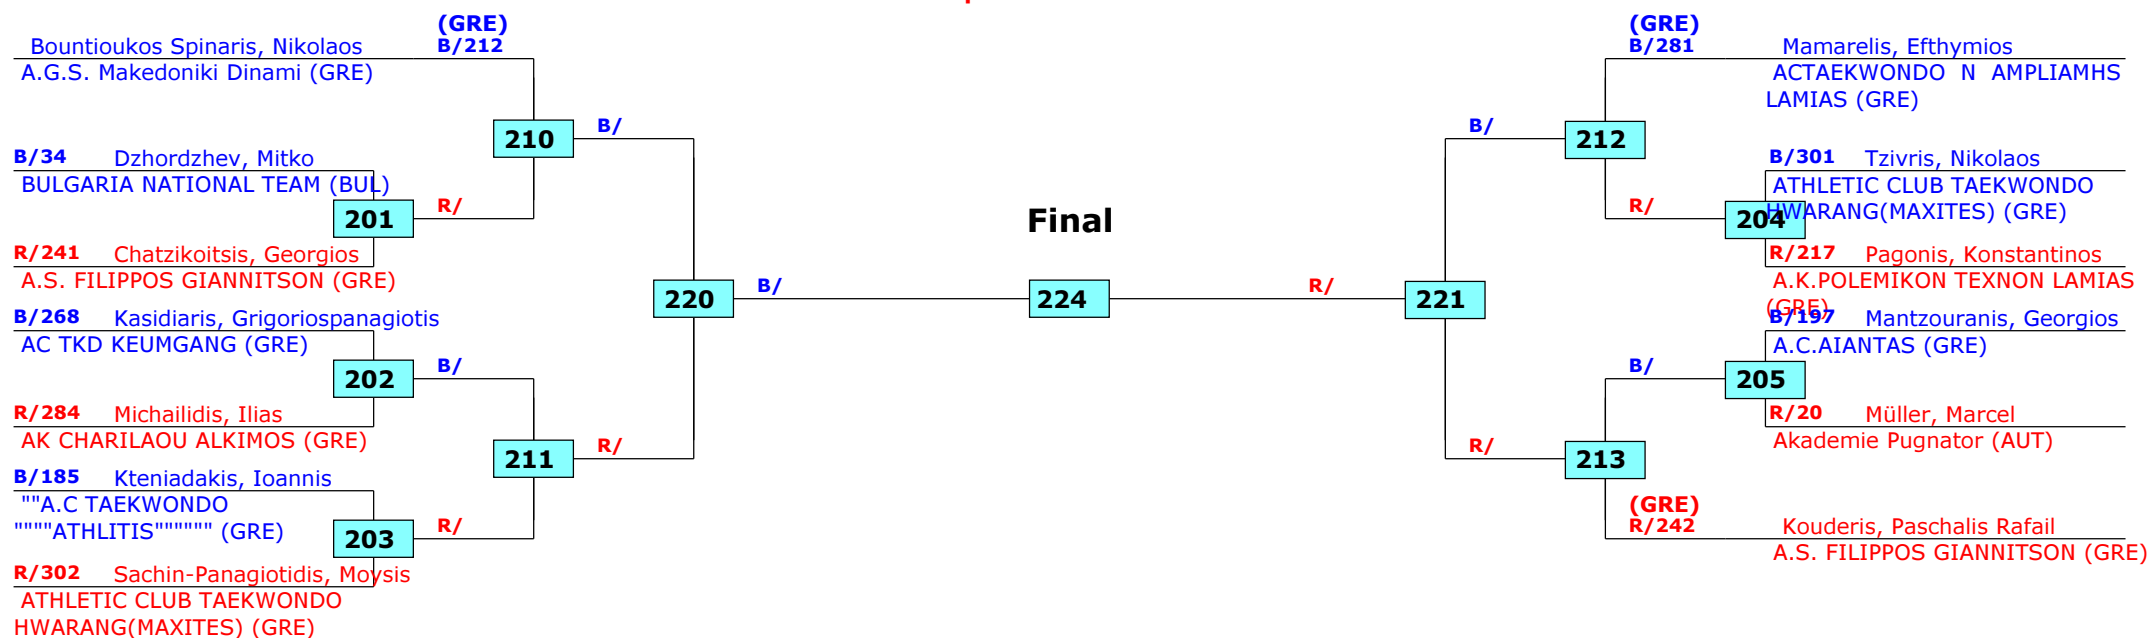

2nd rnd

QF

SF

Final

SF

QF

2nd rnd

1st rnd

Greece Open 2016

Thessaloniki, Greece

Tournament date: 10/06/2016 upto 12/06/2016

Male -68 (Light Middle)

Active competitors: 13

Competition date: 12/06/2016

Result legend: (PUN) Punishment
(WDR) Withdrawal (SDP) Sudden death
(DSQ) Disqualified (PTG) Points win (gap)
(RSC) Ref. stop contest (PTF) Points win (normal)
(SUP) Superiority

Prize winners:

Greece Open 2016
Thessaloniki, Greece
Tournament date: 10/06/2016 upto 12/06/2016
Male -73 (Middle)
Active competitors: 7
Competition date: 12/06/2016

Result legend: (PUN) Punishment
(WDR) Withdrawal (SDP) Sudden death
(DSQ) Disqualified (PTG) Points win (gap)
(RSC) Ref. stop contest (PTF) Points win (normal)
(SUP) Superiority