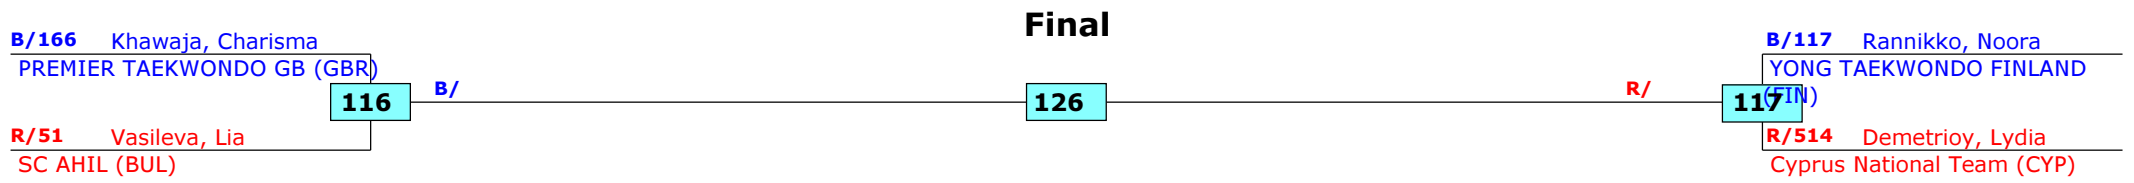

Greece Open 2016
Thessaloniki, Greece
Tournament date: 10/06/2016 upto 12/06/2016
Female -63 (Middle)
Active competitors: 4
Competition date: 12/06/2016

Result legend: (PUN) Punishment
(WDR) Withdrawal (SDP) Sudden death
(DSQ) Disqualified (PTG) Points win (gap)
(RSC) Ref. stop contest (PTF) Points win (normal)
(SUP) Superiority

Prize winners: