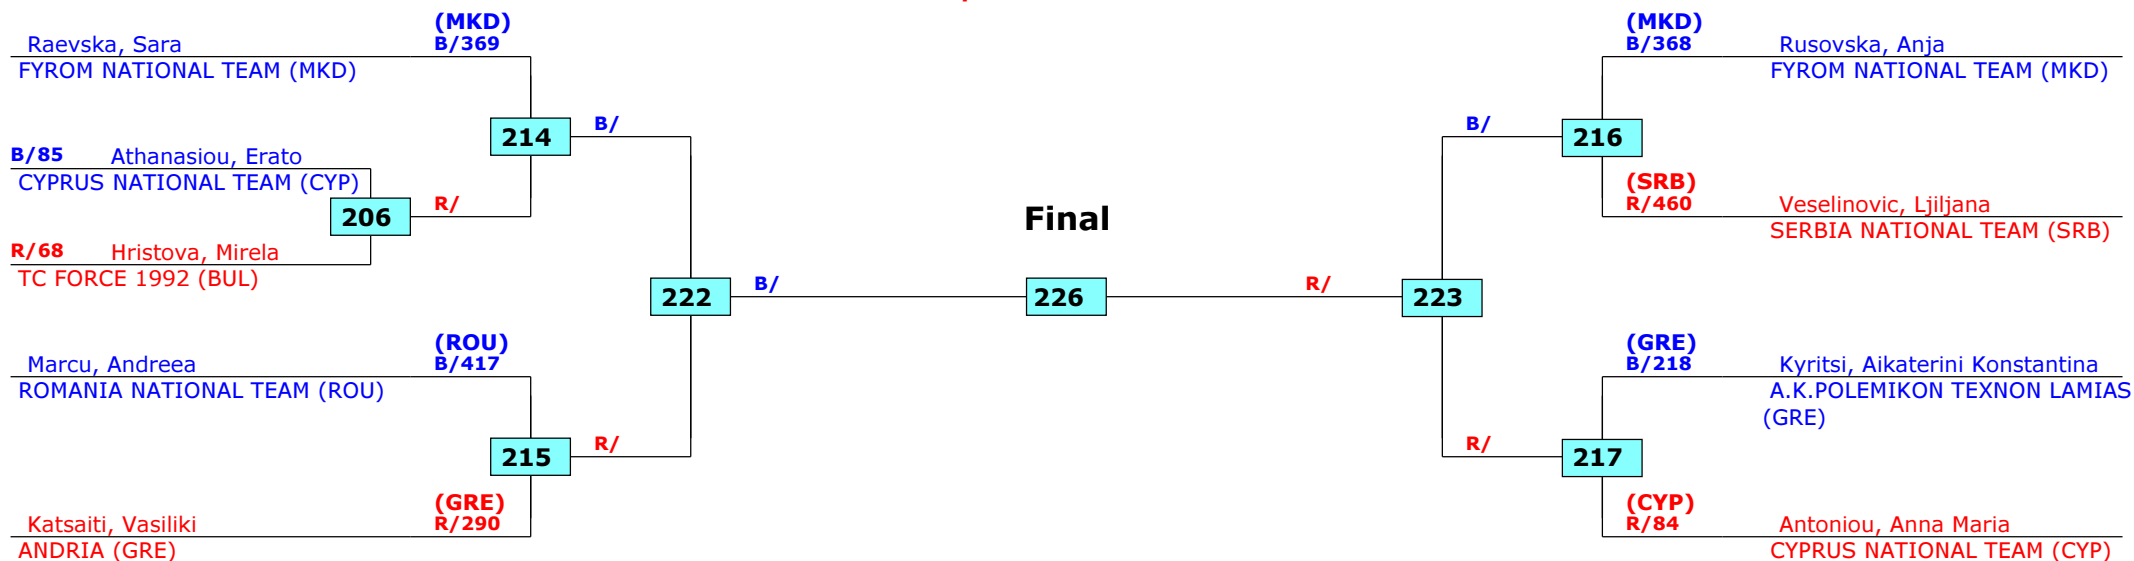

Prize winners:

Greece Open 2016

Thessaloniki, Greece

Tournament date: 10/06/2016 upto 12/06/2016

Female -55 (Welter)

Active competitors: 9

Competition date: 12/06/2016

Result legend: