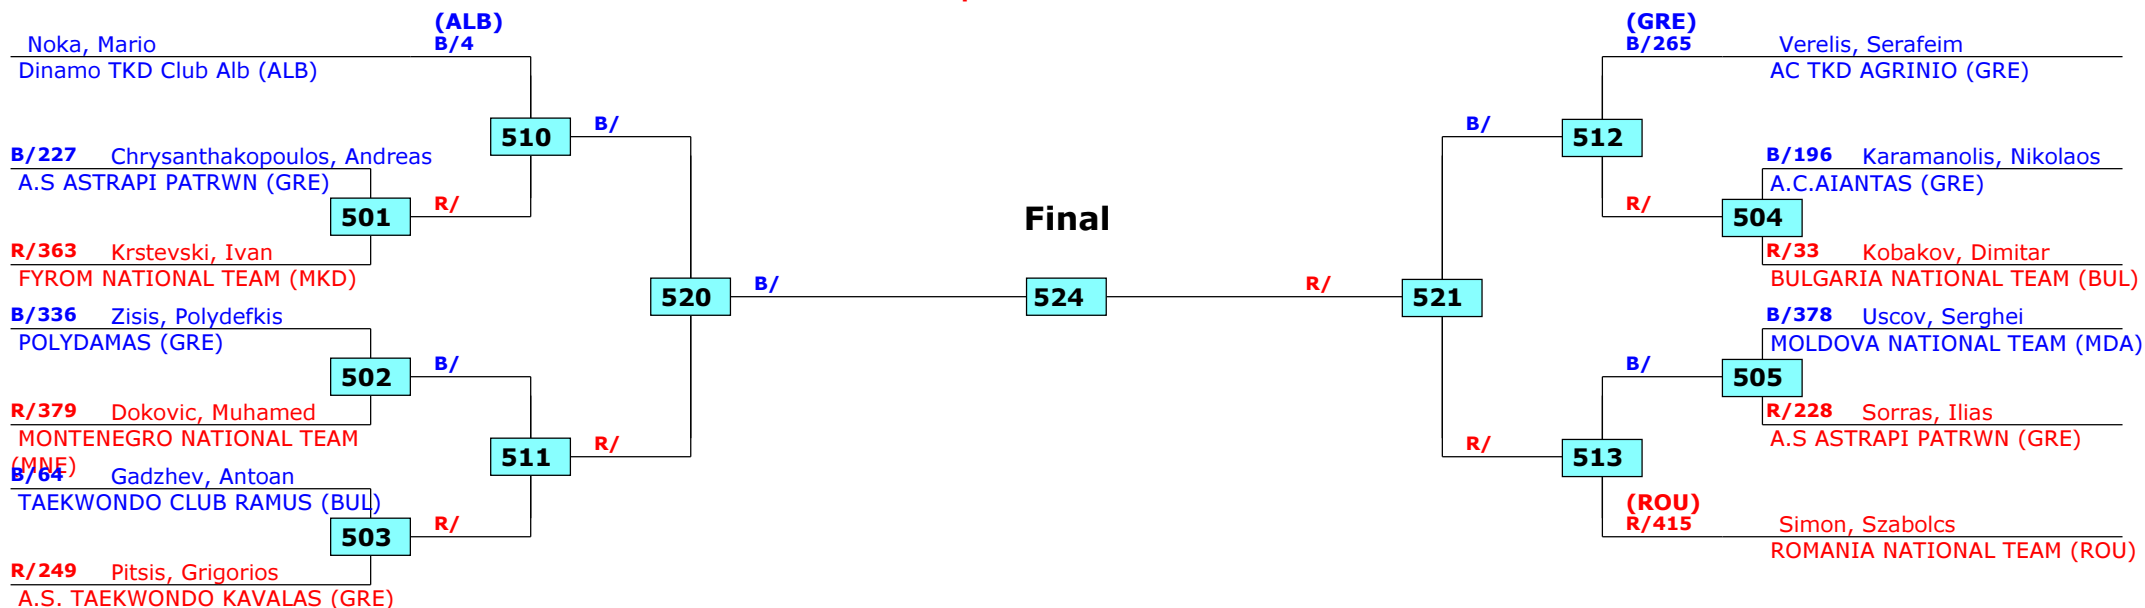

1st rnd

Greece Open 2016

Thessaloniki, Greece

Tournament date: 10/06/2016 upto 12/06/2016

Male -55 (Feather)

Active competitors: 18

Competition date: 12/06/2016

Greece Open 2016

Thessaloniki, Greece

Tournament date: 10/06/2016 upto 12/06/2016

Male -59 (Light)

Active competitors: 13

Competition date: 12/06/2016

Result legend: (PUN) Punishment
(WDR) Withdrawal (SDP) Sudden death
(DSQ) Disqualified (PTG) Points win (gap)
(RSC) Ref. stop contest (PTF) Points win (normal)
(SUP) Superiority