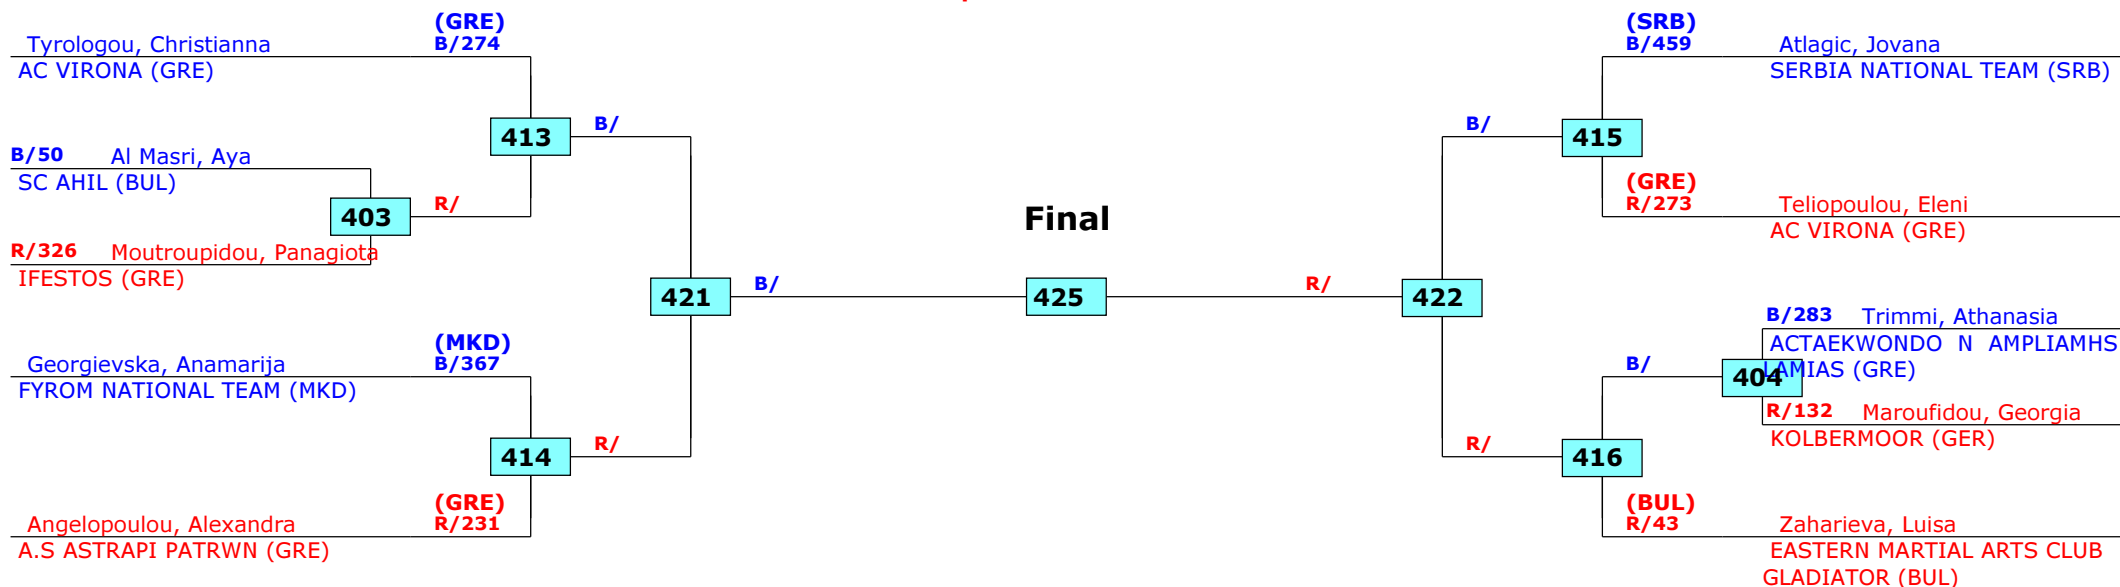

Greece Open 2016
Thessaloniki, Greece
Tournament date: 10/06/2016 upto 12/06/2016
Female -52 (Light)
Active competitors: 10
Competition date: 12/06/2016

Result legend:

(PUN) Punishment
(WDR) Withdrawal
(DSQ) Disqualified
(RSC) Ref. stop contest
(SUP) Superiority
(SDP) Sudden death
(PTG) Points win (gap)
(PTF) Points win (normal)

Prize winners: