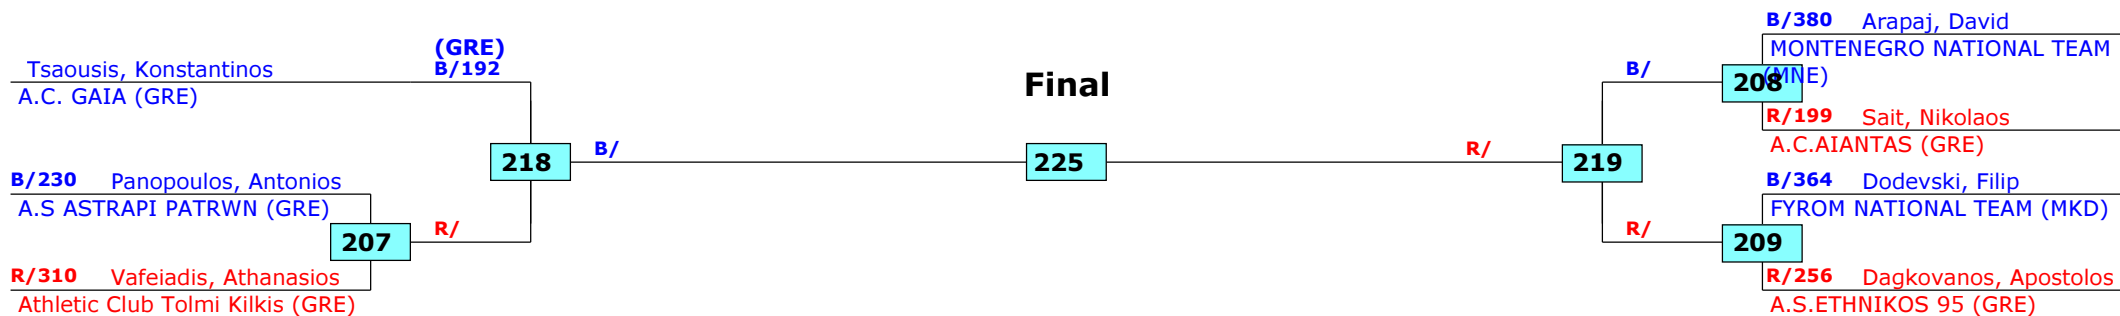

Greece Open 2016
Thessaloniki, Greece
Tournament date: 10/06/2016 upto 12/06/2016
Male -73 (Middle)
Active competitors: 7
Competition date: 12/06/2016

Result legend: (PUN) Punishment
(WDR) Withdrawal (SDP) Sudden death
(DSQ) Disqualified (PTG) Points win (gap)
(RSC) Ref. stop contest (PTF) Points win (normal)
(SUP) Superiority

Prize winners: