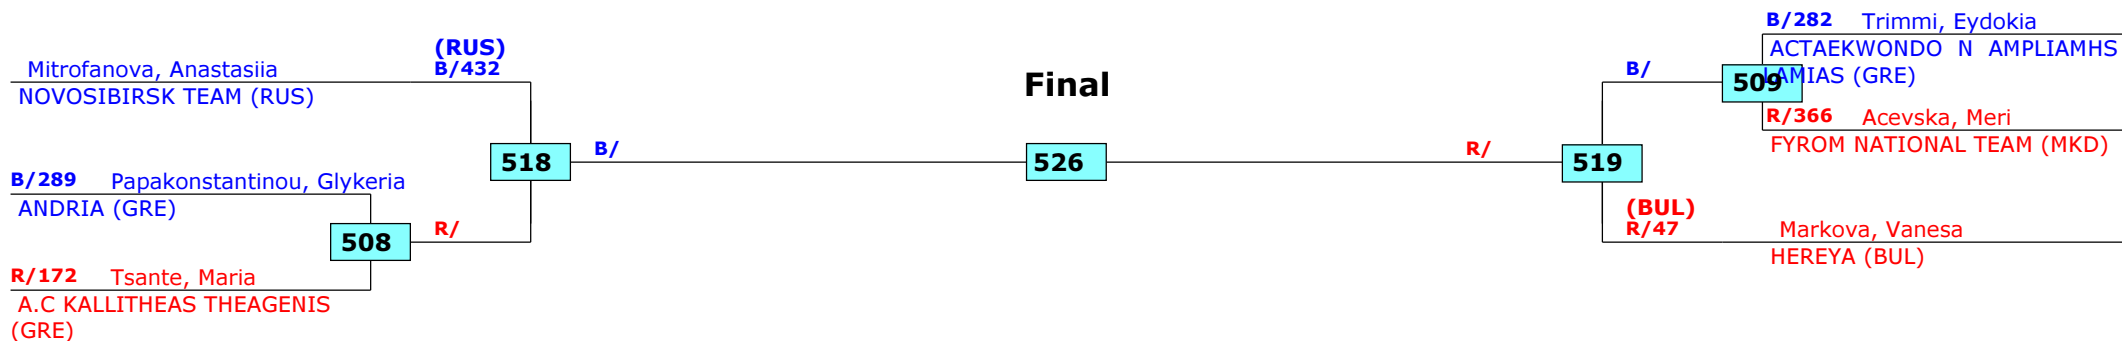

Prize winners:

Greece Open 2016
Thessaloniki, Greece
Tournament date: 10/06/2016 upto 12/06/2016
Female -46 (Bantam)
Active competitors: 10
Competition date: 12/06/2016

Result legend: (PUN) Punishment
(WDR) Withdrawal (SDP) Sudden death
(DSQ) Disqualified (PTG) Points win (gap)
(RSC) Ref. stop contest (PTF) Points win (normal)
(SUP) Superiority

Prize winners:

Greece Open 2016
Thessaloniki, Greece
Tournament date: 10/06/2016 upto 12/06/2016
Female -49 (Feather)
Active competitors: 6
Competition date: 12/06/2016

Result legend:

(WDR) Withdrawal	(PUN) Punishment
(DSQ) Disqualified	(SDP) Sudden death
(RSC) Ref. stop contest	(PTG) Points win (gap)
(SUP) Superiority	(PTF) Points win (normal)