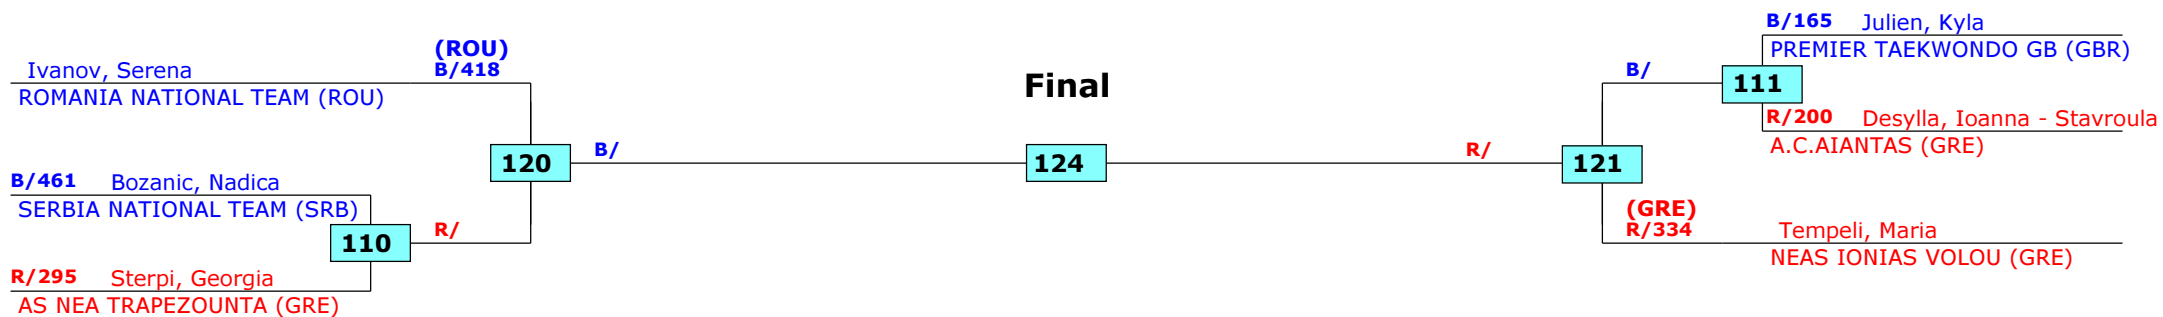

Greece Open 2016
Thessaloniki, Greece
Tournament date: 10/06/2016 upto 12/06/2016
Female -59 (Light Middle)
Active competitors: 6
Competition date: 12/06/2016

Result legend: (PUN) Punishment
(WDR) Withdrawal (SDP) Sudden death
(DSQ) Disqualified (PTG) Points win (gap)
(RSC) Ref. stop contest (PTF) Points win (normal)
(SUP) Superiority

Prize winners: