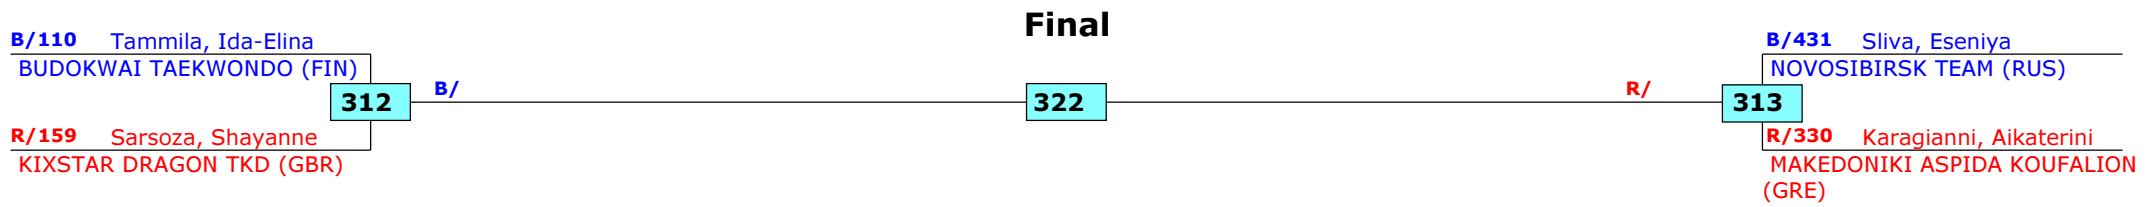

Greece Open 2016
Thessaloniki, Greece
Tournament date: 10/06/2016 upto 12/06/2016
Female -42 (Fin)
Active competitors: 4
Competition date: 12/06/2016

Result legend: (PUN) Punishment
(WDR) Withdrawal (SDP) Sudden death
(DSQ) Disqualified (PTG) Points win (gap)
(RSC) Ref. stop contest (PTF) Points win (normal)
(SUP) Superiority

Prize winners: