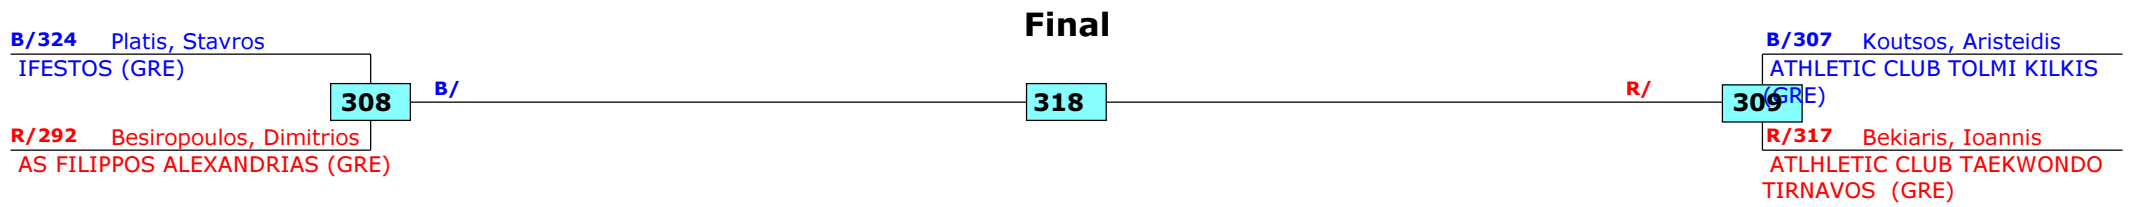

Greece Open 2016
Thessaloniki, Greece
Tournament date: 10/06/2016 upto 12/06/2016
Male -45 (Fin)
Active competitors: 4
Competition date: 12/06/2016

Result legend: (PUN) Punishment
 (WDR) Withdrawal (SDP) Sudden death
 (DSQ) Disqualified (PTG) Points win (gap)
 (RSC) Ref. stop contest (PTF) Points win (normal)
 (SUP) Superiority