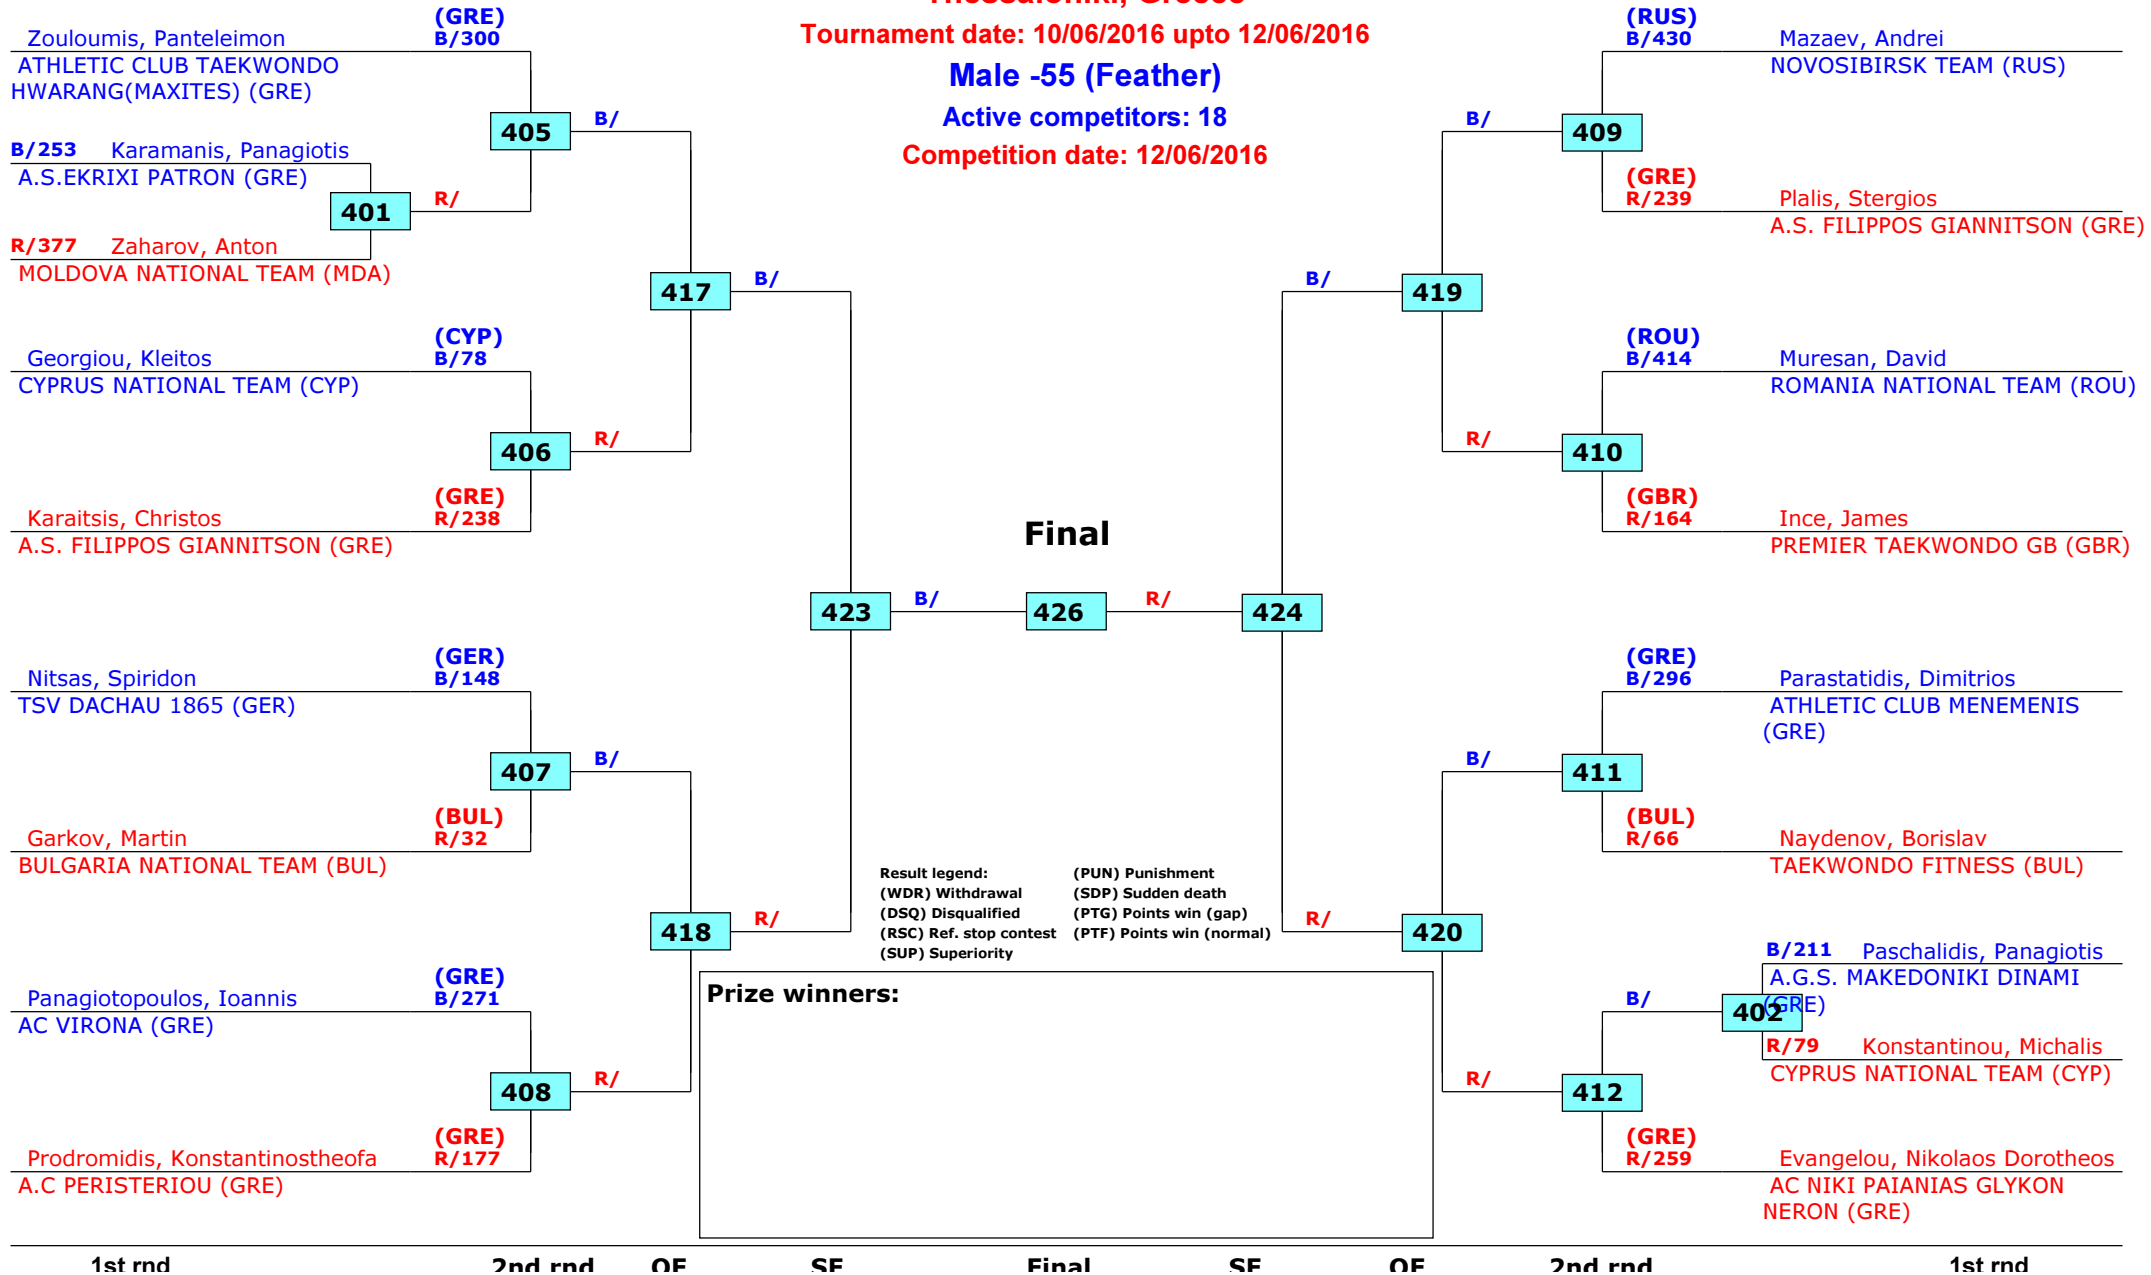

Greece Open 2016

Thessaloniki, Greece

Tournament date: 10/06/2016 upto 12/06/2016

Male -55 (Feather)

Active competitors: 18

Competition date: 12/06/2016