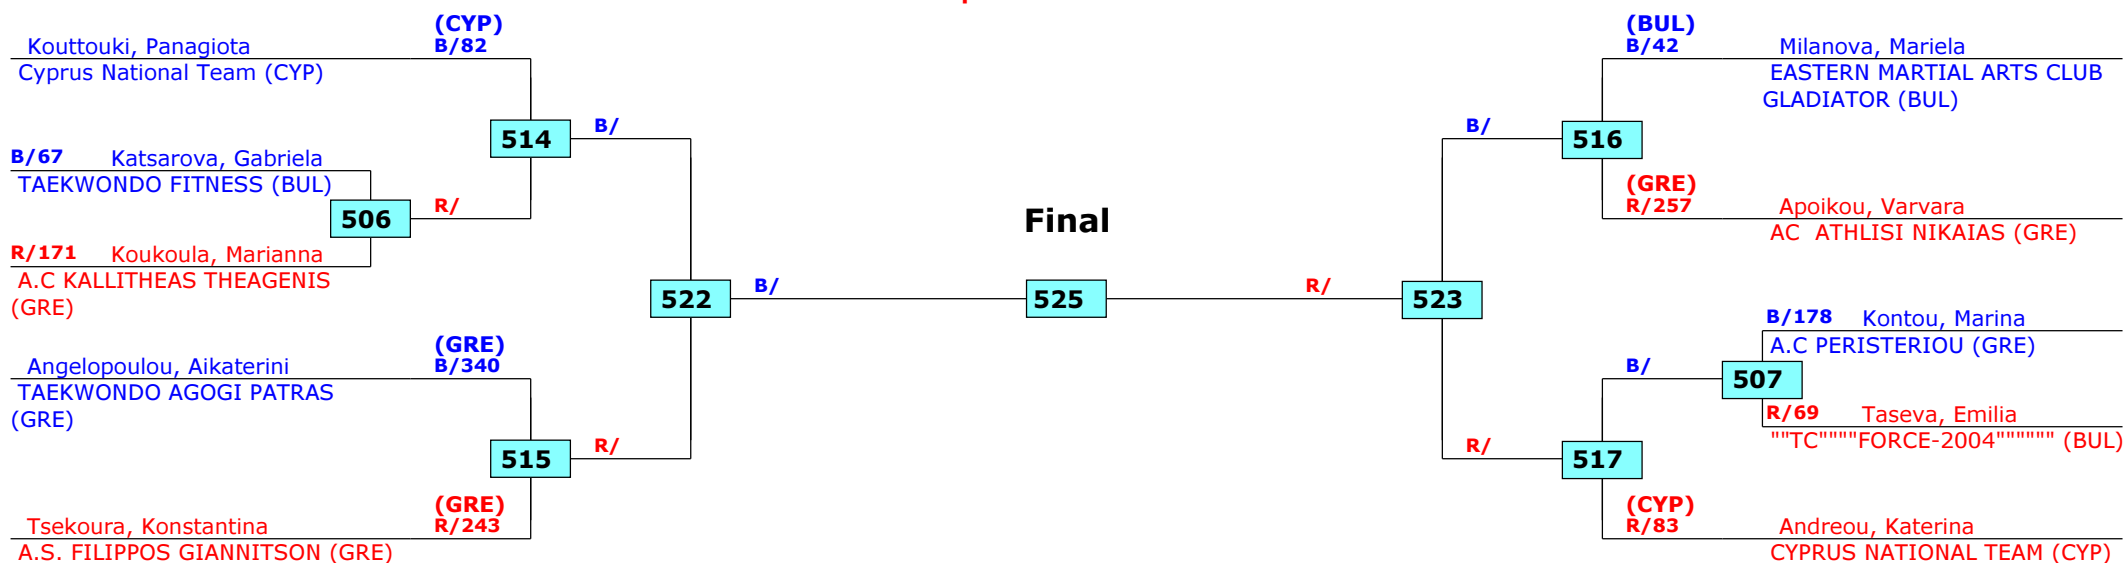

Prize winners:

Greece Open 2016
Thessaloniki, Greece
Tournament date: 10/06/2016 upto 12/06/2016
Female -44 (Fly)
Active competitors: 6
Competition date: 12/06/2016

Result legend: (PUN) Punishment
(WDR) Withdrawal (SDP) Sudden death
(DSQ) Disqualified (PTG) Points win (gap)
(RSC) Ref. stop contest (PTF) Points win (normal)
(SUP) Superiority

Prize winners:

Greece Open 2016
Thessaloniki, Greece
Tournament date: 10/06/2016 upto 12/06/2016
Female -46 (Bantam)
Active competitors: 10
Competition date: 12/06/2016

Result legend: (PUN) Punishment
(WDR) Withdrawal (SDP) Sudden death
(DSQ) Disqualified (PTG) Points win (gap)
(RSC) Ref. stop contest (PTF) Points win (normal)
(SUP) Superiority